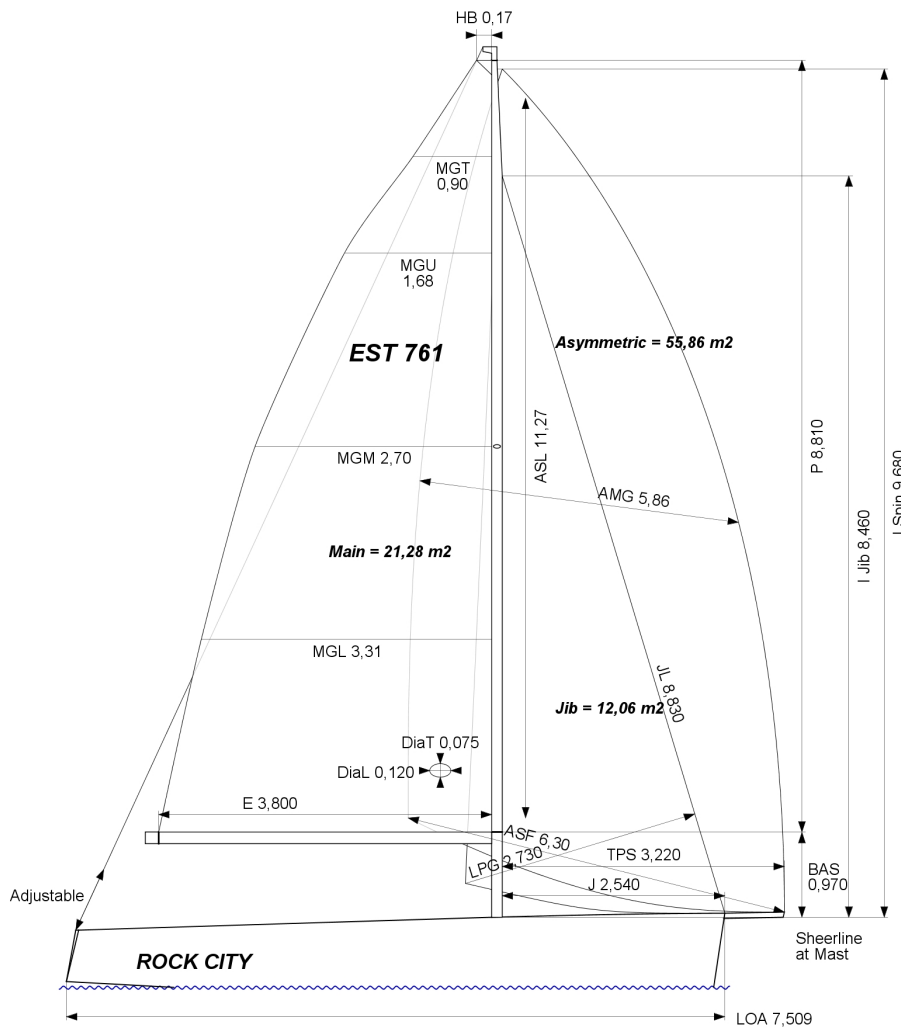

World Leader in Rating Technology

2009 ORC Club Certificate

Rating Office

Estonian Yachting Union
Veiko Rosme
Regati 1, 11911, Tallinn
Estonia

Certificate

Number **EST761**
Issued On **2.05.2009**
ORC Ref **EST00000085**
VPP Ver. **1.11**
Valid until **31.12.2009**

Comments

BOAT		GPH		HULL	
Name ROCK CITY Sail Nr EST 761		605,1		Data File Est0761.dxt	LOA 7,509 m
				Offset File E296.BOF	MB 2,503 m
				Displacement 670 kg	Draft 1,501 m
CLASS		IMS Regulations Division Sportboat		IMS L 7,037 Wetted Area 9,27 m² VCGM -0,211	
Class Melges 24		Dynamic Allowance 0,000%			
Designer Reichel/Pugh		Forward Accommodation No			
Builder		Hull Construction Solid			
Series 01.1993		Carbon Mast No			
Age Date		Carbon Rudder No			
Age Allowance 1,040%					
HEAVY ITEMS		PROPELLER			
N/A		Type No Propeller			
Total Gyradius Adjustment 0,0260					

Crew Weight

Declared **360 kg**
Default* **338 kg**

Special Scoring

ToD ToT
Double **623,4 0,9625**
Non Spinnaker **674,0 0,8902**

Sails Limitations

Genoas **0** Spinnakers **4**
Jibs **5**

Spinnaker configuration

Symmetric: **No**
Asymmetric: **Yes 55,86**
Code Zero: **No**
Spin. Pole: **No**

Stability

LPS (Estimated): **118,4°**
Stability Index: **109,5**
OSR Category: **N/A**

Owner

Estonian Maritime Brokers
Miiduranna, Viimsi vald
Estonia

I certify that I understand my responsibilities under ORC Rules and Regulations

Signature

SCORING OPTIONS	OFFSHORE COASTAL / LONG DISTANCE			INSHORE WINDWARD / LEEWARD		
	PLT	PLD		PLT	PLD	
Time On Distance	605,1			676,2		
Time On Time	0,9915			0,9983		
Performance Line	0,757	27,9		0,889	199,2	
Triple Number	Low 0,9575	Medium 1,2528	High 1,5096	Low 0,7298	Medium 0,9758	High 1,2034